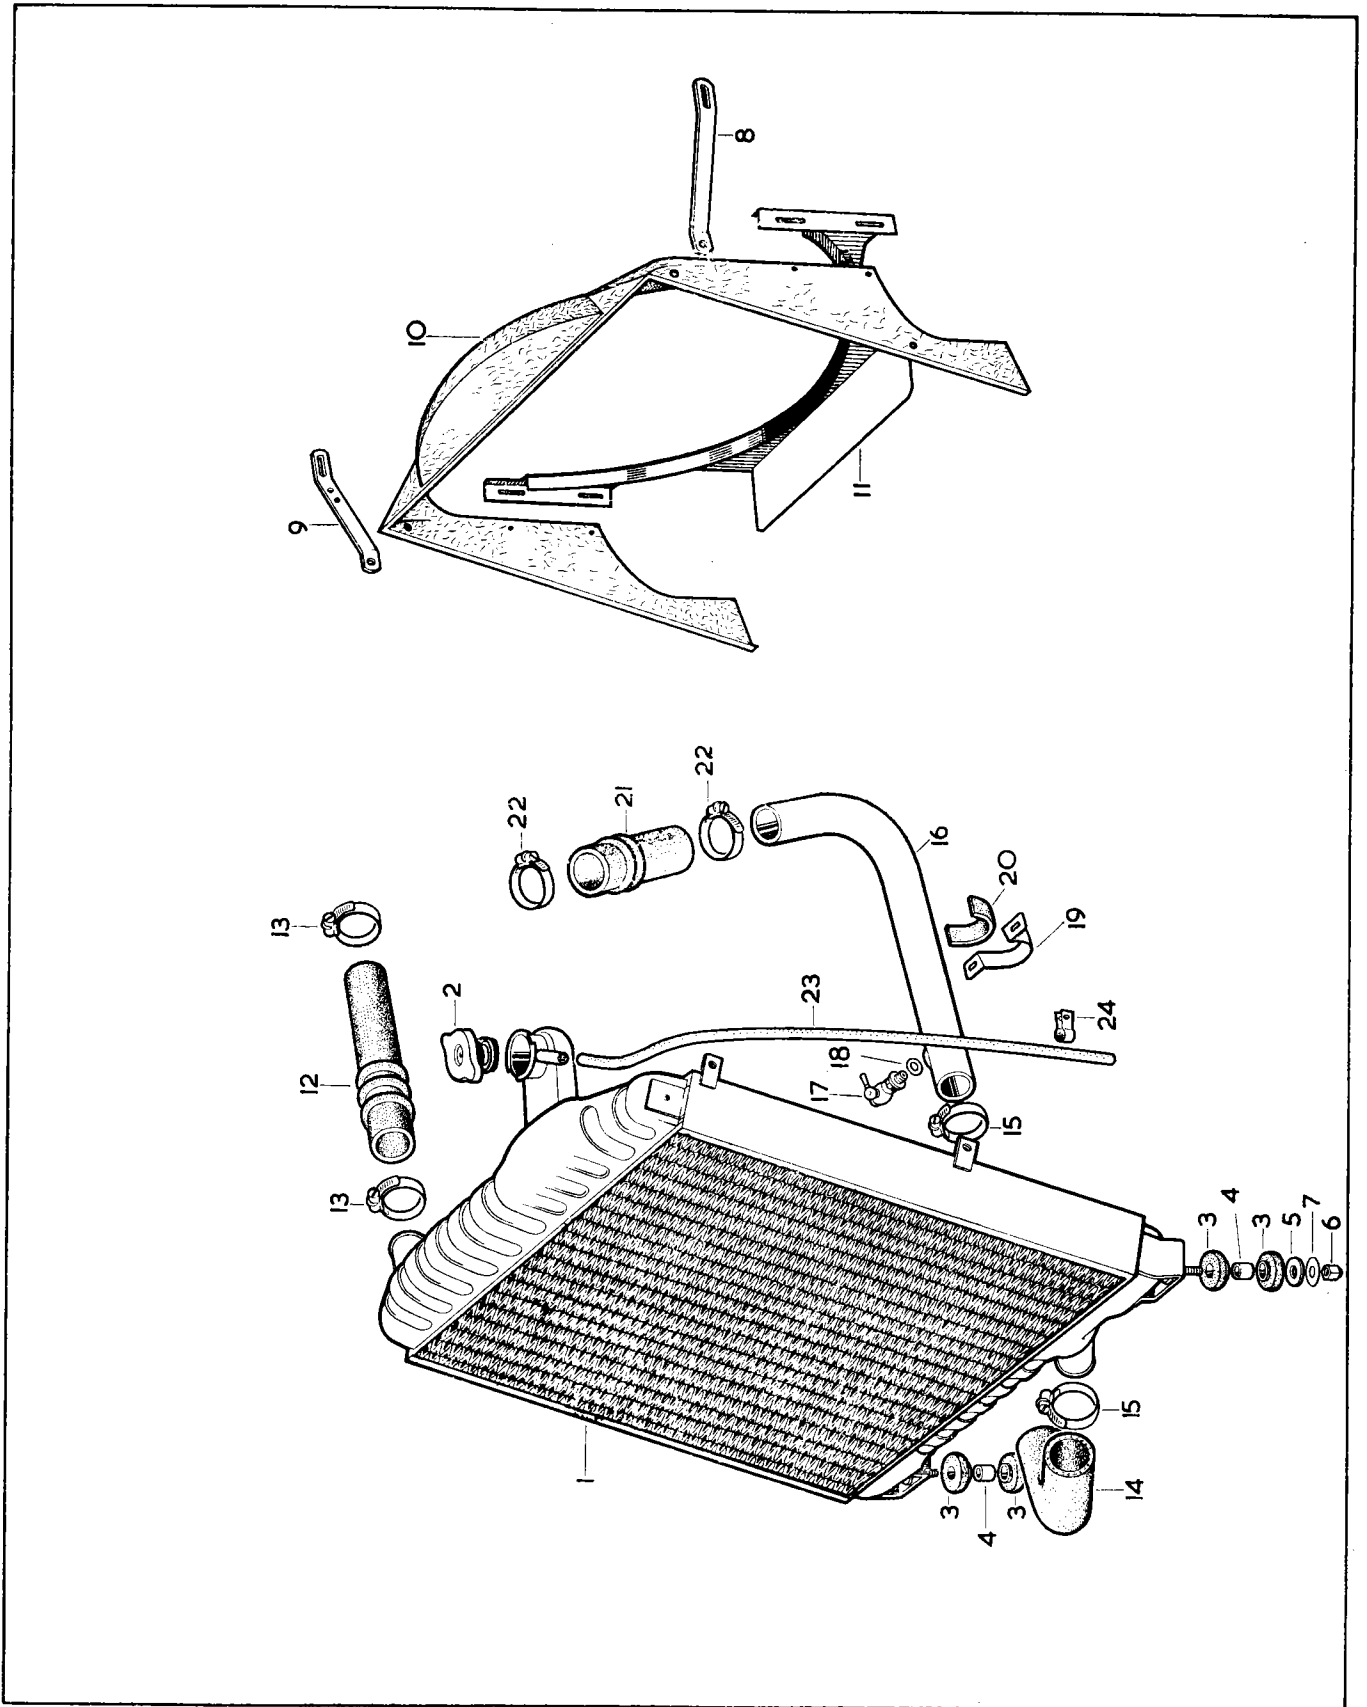

COOLING SYSTEM

Part No.	Description	Plate No.	No. per Unit	Remarks
C.12447	TOP WATER HOSE	69-12	1	
C.2905/4	Clip, securing Hose	69-13	2	
C.7545	BOTTOM WATER HOSE FROM RADIATOR TO PIPE	69-14	1	
C.2905/4	Clip, securing Bottom Hose to Radiator and Water Pipe	69-15	2	
C.12923	BOTTOM WATER PIPE ASSEMBLY	69-16	1	
C.980	Drain Tap	69-17	1	
C.981	Fibre Washer, on Drain Tap	69-18	As req'd	
NS.125/5D	Screw, Set, securing Bottom Pipe to Chassis Frame		1	
C.724	Washer, Shakeproof, on Setscrews		1	
FW.104/T	Washer, Plain, under Shakeproof Washers		1	
C.8026	Clip, at bottom of Water Pipe	69-19	1	
C.8027	Rubber Packing, inside Clip	69-20	1	
NS.125/5D	Screw, Set, securing Bottom Clip to Chassis Frame		2	
NN.125/L	Nut, on Setscrews		2	
C.724	Washer, Shakeproof, under Nuts		2	
C.2905/4	Clip, securing Bottom Hose to Radiator and Water Pipe		2	
C.12924	INTERMEDIATE WATER HOSE FROM RADIATOR TO WATER PUMP	69-21	1	
C.2905/4	Clip, securing Hose	69-22	2	
6705	RUBBER OVERFLOW PIPE	69-23	1	
C.1040/12	Clip, securing Overflow Pipe to Cowl	69-24	1	